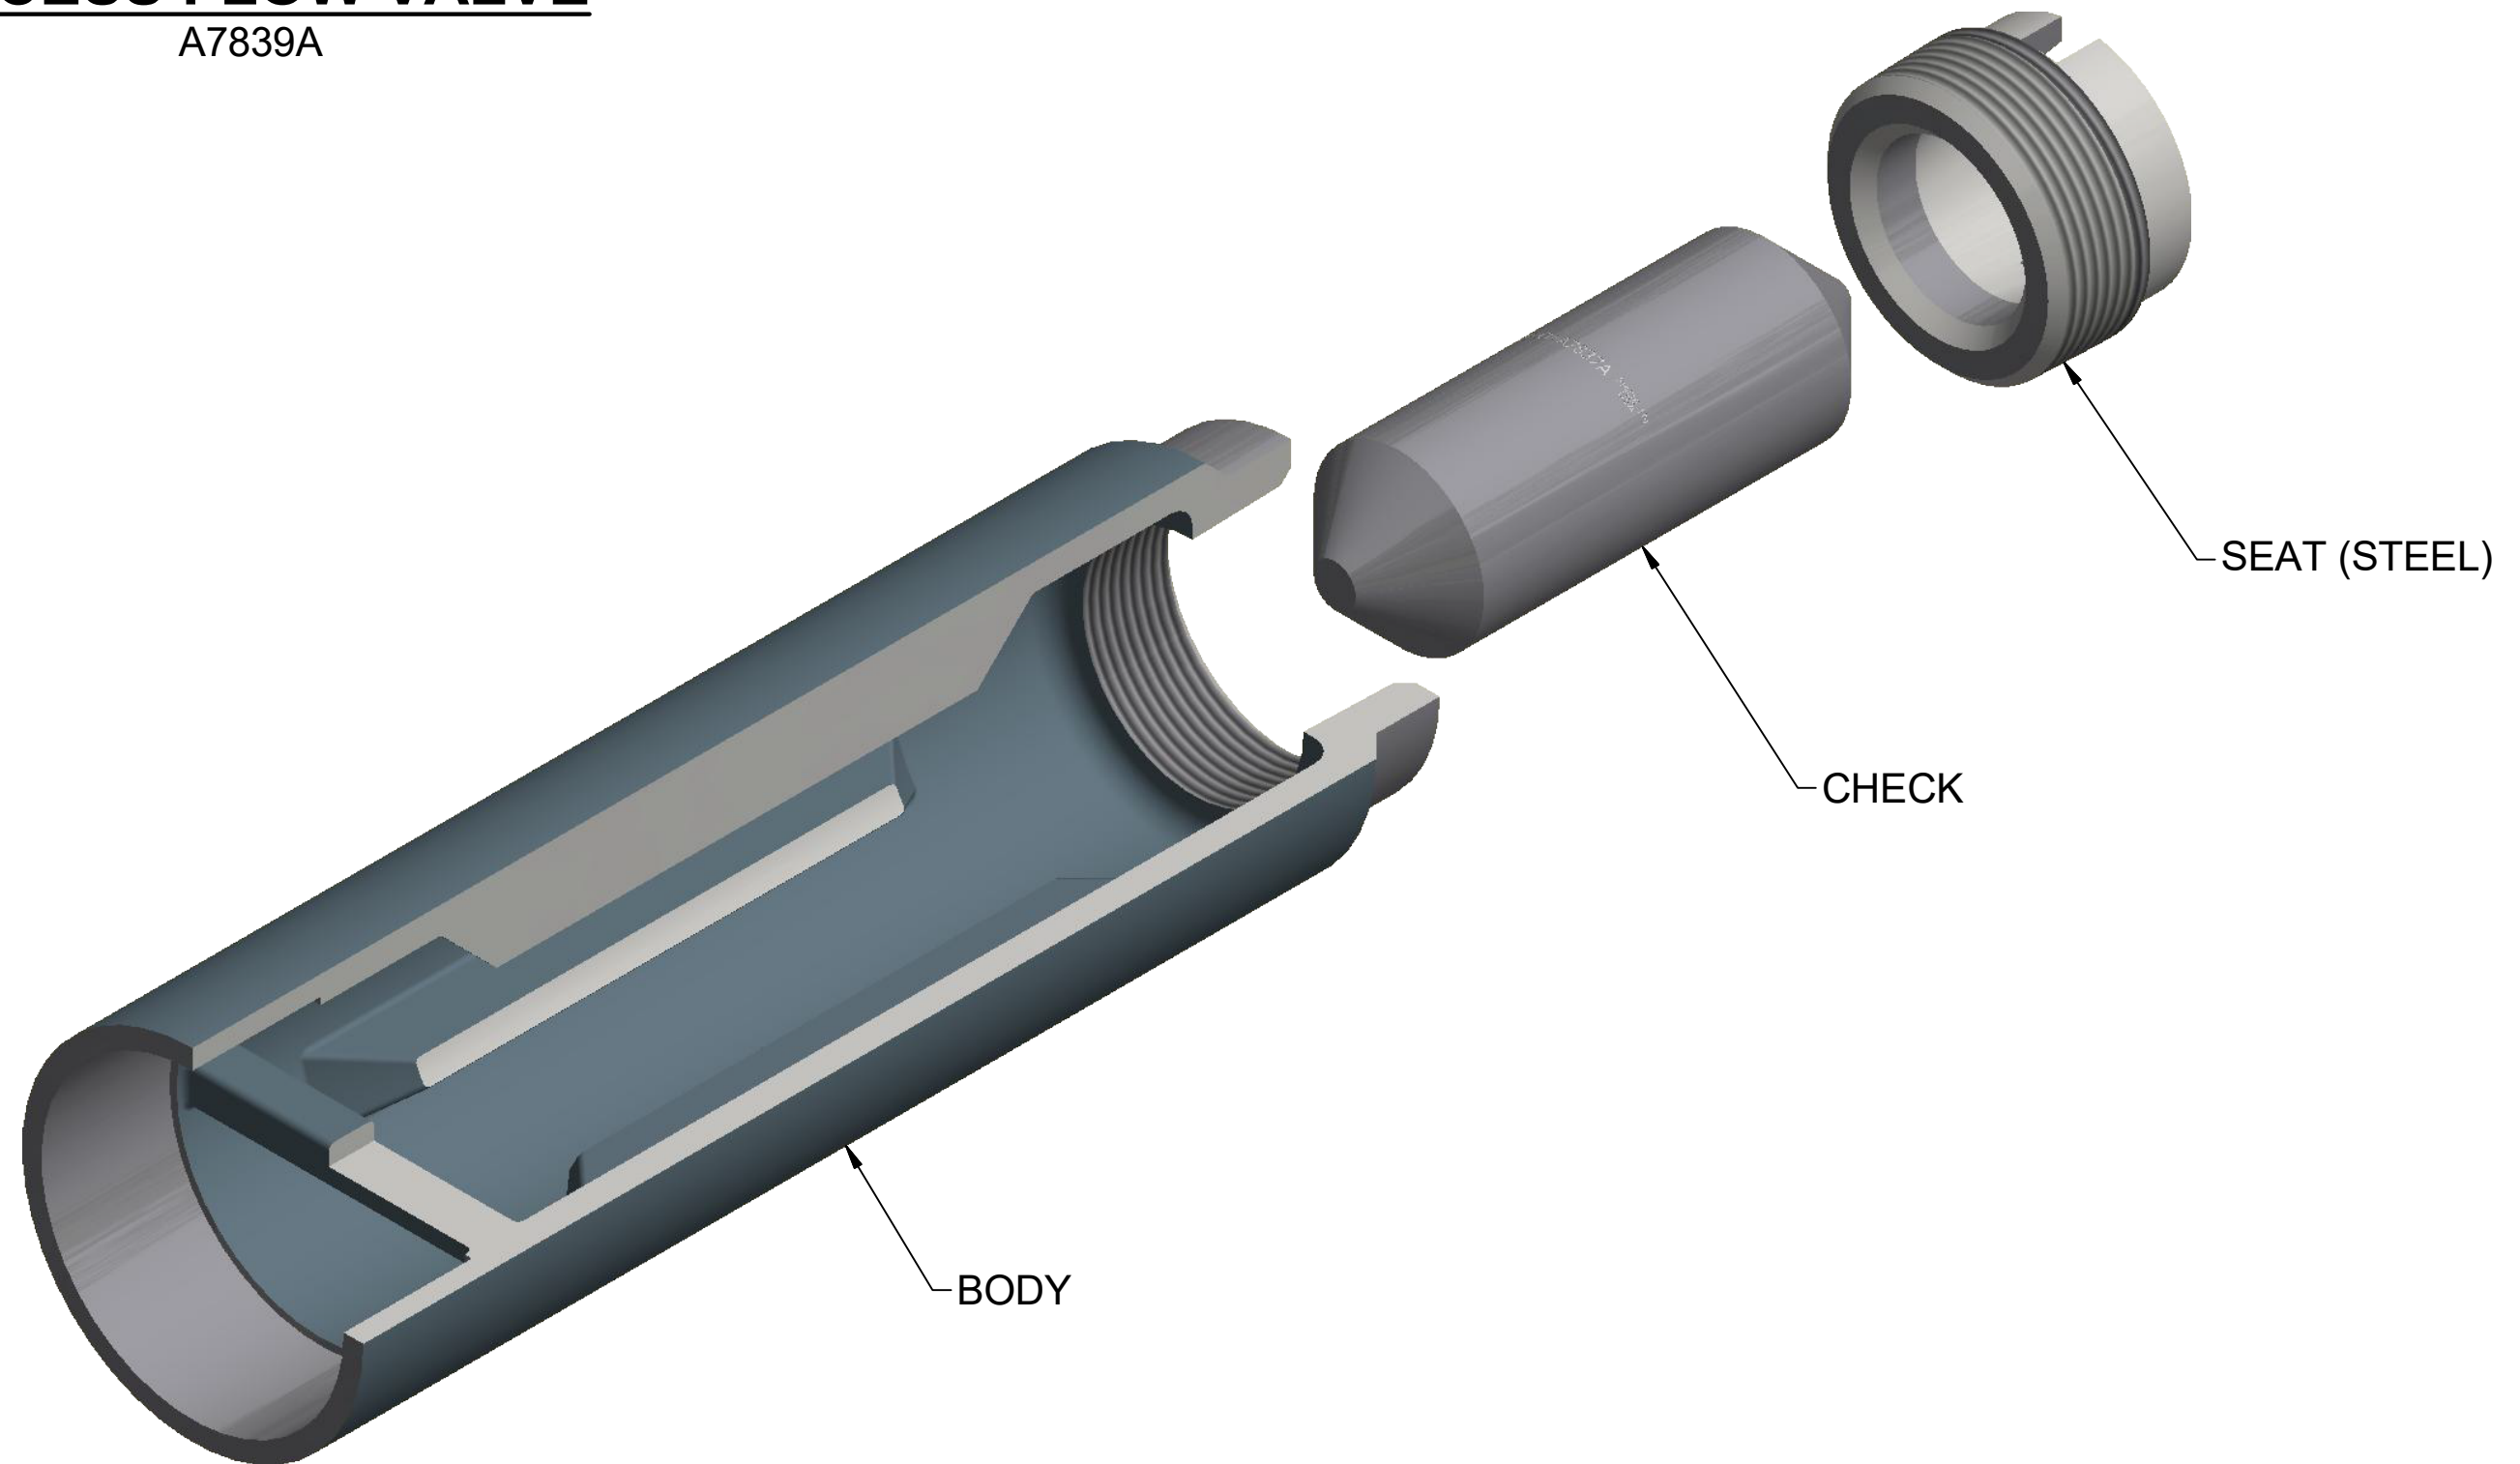

EXCESS FLOW VALVE

A7839A

REGO®